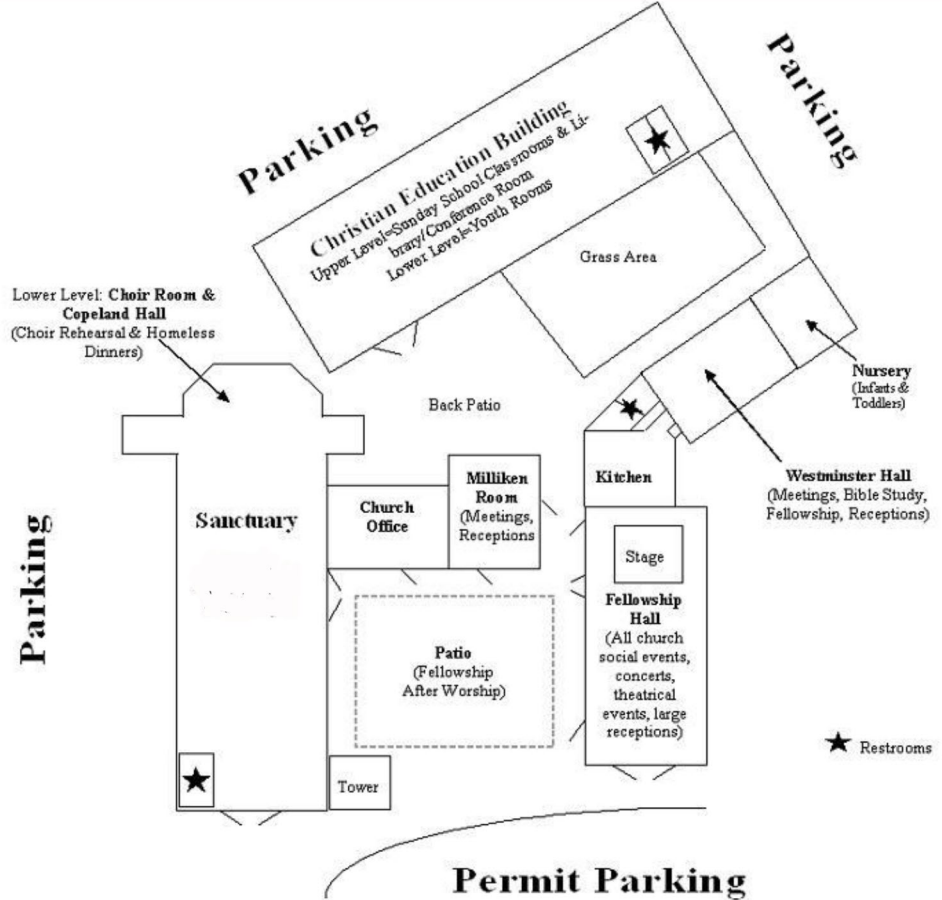

Magnolia Avenue

Lower Level: Choir Room & Copeland Hall
(Choir Rehearsal & Homeless Dinners)

Parking

Christian Education Building
Upper Level: Sunday School Classrooms & Library/Conference Room
Lower Level: Youth Rooms

Grass Area

Parking

Nursery
(Infants & Toddlers)

Back Patio

Sanctuary

Church Office

Milliken Room
(Meetings, Receptions)

Kitchen

Westminster Hall
(Meetings, Bible Study, Fellowship, Receptions)

Stage

Fellowship Hall
(All church social events, concerts, theatrical events, large receptions)

Patio
(Fellowship After Worship)

Tower

★ Restrooms